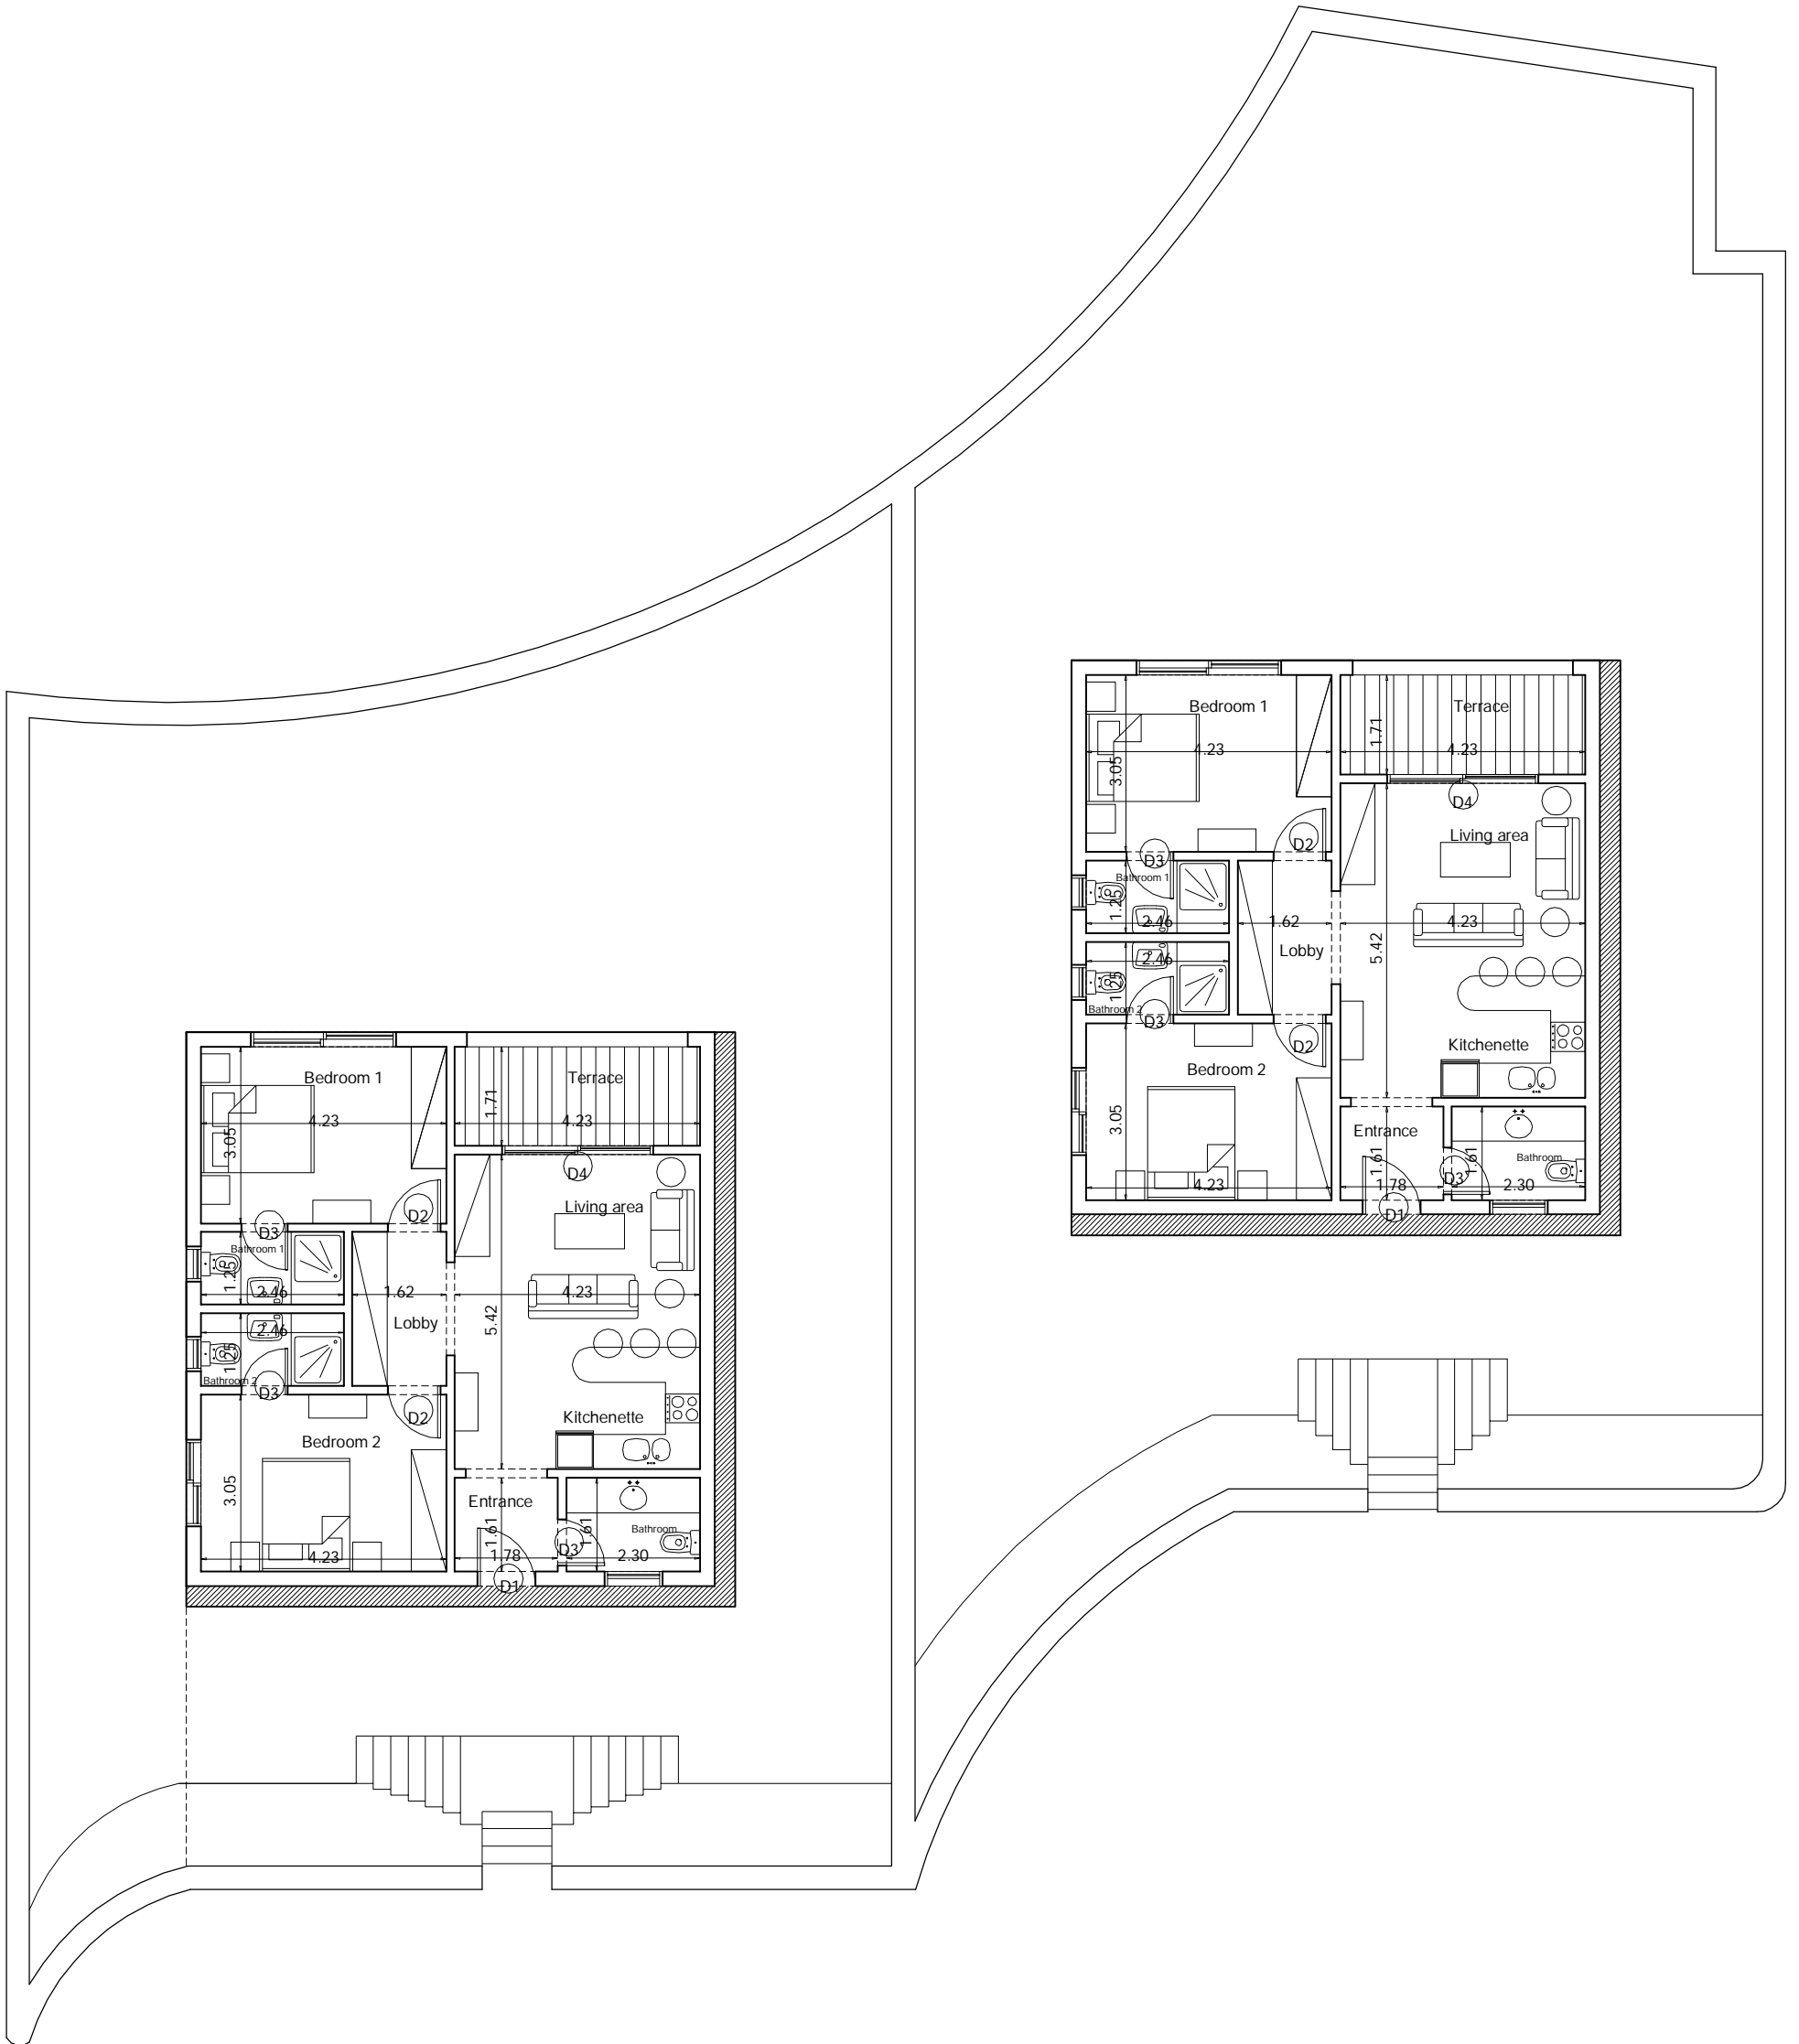

# LA SIESTA MOUNTAIN RESORT

## Plateau 1 - North extension - Villa 3

Architect: GAMAL EL AGUIZY

Date: 12.11.2019